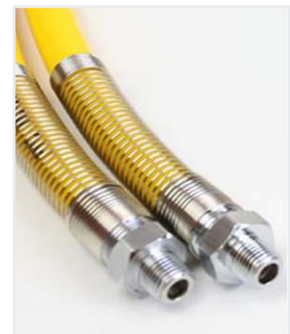

Hose Ends

Two hose ends with male connectors